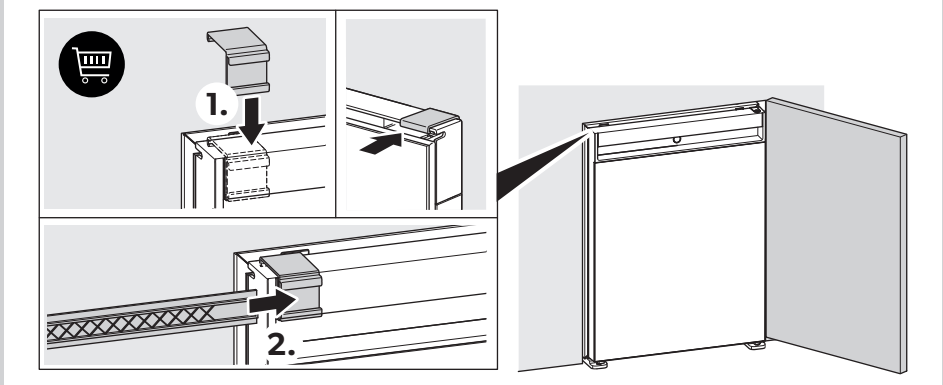

CONDENSATION DRAIN

DC

AC

America/Asia/Pacific

REVERSING DOOR

FRAME

FIXING

SLIDING HINGE