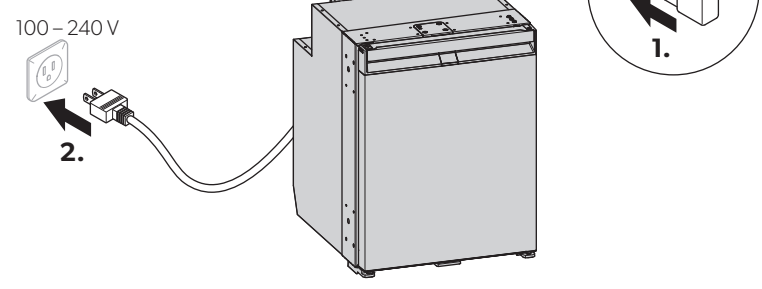

CONDENSATION DRAIN

DC

AC

America/Asia/Pacific

REVERSING DOOR

FRAME

FIXING

SLIDING HINGE