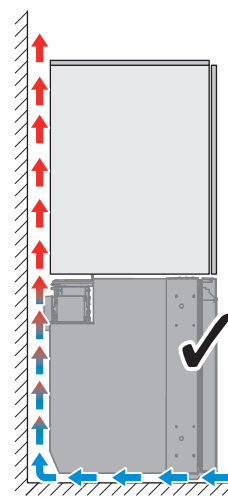

	W mm/in	H mm/in
NRX0035, NRX1035	392-394/15.4-15.5	534-536/21.0-21.1
NRX0050, NRX1050	392-394/15.4-15.5	534-536/21.0-21.1
NRX0060, NRX1060	460-462/18.1-18.2	534-536/21.0-21.1
NRX0080, NRX1080	487-489/19.2-19.3	634-636/25.0-25.0
NRX0115, NRX1115	537-539/21.1-21.2	754-756/29.7-29.8
NRX0130, NRX1130	537-539/21.2-21.2	821-823/32.3-32.4

NOTICE

DANGER

America/Asia/Pacific

America/Asia/Pacific

100-240 V

AIR FLOW

Insufficient air flow results in shortened lifespan and reduced cooling performance. Observe the minimum spacings when installing the refrigerator to furniture.