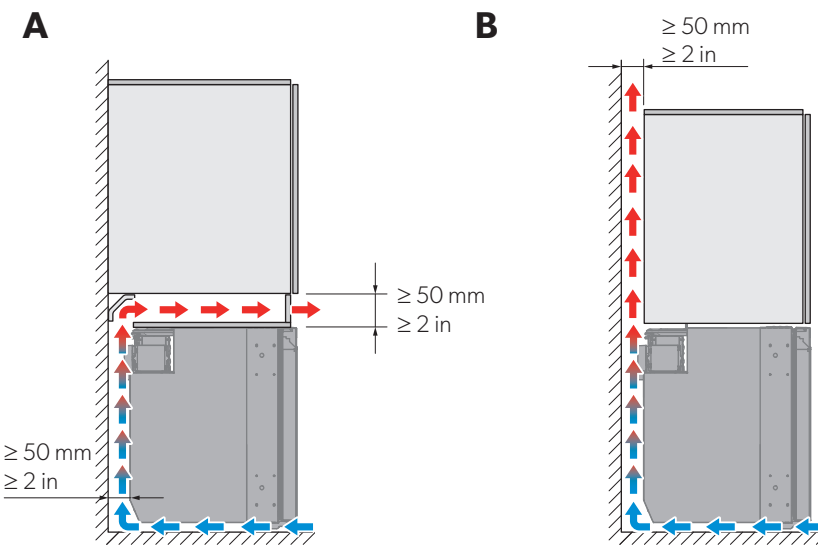

MODELS

	Europe E/C/S	America E/C/T S	Asia, Pacific C/S
12/24 V \equiv	●	●	●
100/240 V \sim	●	●	●
R134a			

DIMENSIONS

	A mm/in	B mm/in	C mm/in	D mm/in
NRX0035, NRX1035	380/15.0	480/18.9	525/20.7	355/14.0
NRX0050, NRX1050	380/15.0	510/20.1	525/20.7	
NRX0060, NRX1060	448/17.6	537/21.1	525/20.7	
NRX0080, NRX1080	475/18.7	537/21.1	625/24.6	
NRX0115, NRX1115	525/20.7	568/22.4	745/29.3	
NRX0130, NRX1130	525/20.7	568/22.4	812/32.0	

	W mm/in	H mm/in
NRX0035, NRX1035	392-394/15.4-15.5	534-536/21.0-21.1
NRX0050, NRX1050	392-394/15.4-15.5	534-536/21.0-21.1
NRX0060, NRX1060	460-462/18.1-18.2	534-536/21.0-21.1
NRX0080, NRX1080	487-489/19.2-19.3	634-636/25.0-25.0
NRX0115, NRX1115	537-539/21.1-21.2	754-756/29.7-29.8
NRX0130, NRX1130	537-539/21.2-21.2	821-823/32.3-32.4

NOTICE

DANGER

America/Asia/Pacific

America/Asia/Pacific

100-240 V

AIR FLOW

Insufficient air flow results in shortened lifespan and reduced cooling performance. Observe the minimum spacings when installing the refrigerator to furniture.