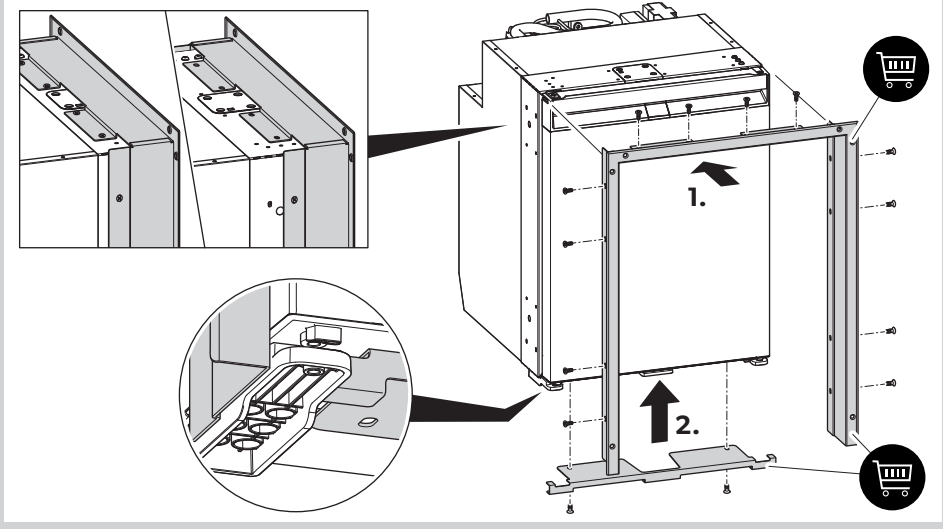

CONDENSATION DRAIN

DC

AC

America/Asia/Pacific

REVERSING DOOR

FRAME

FIXING

SLIDING HINGE