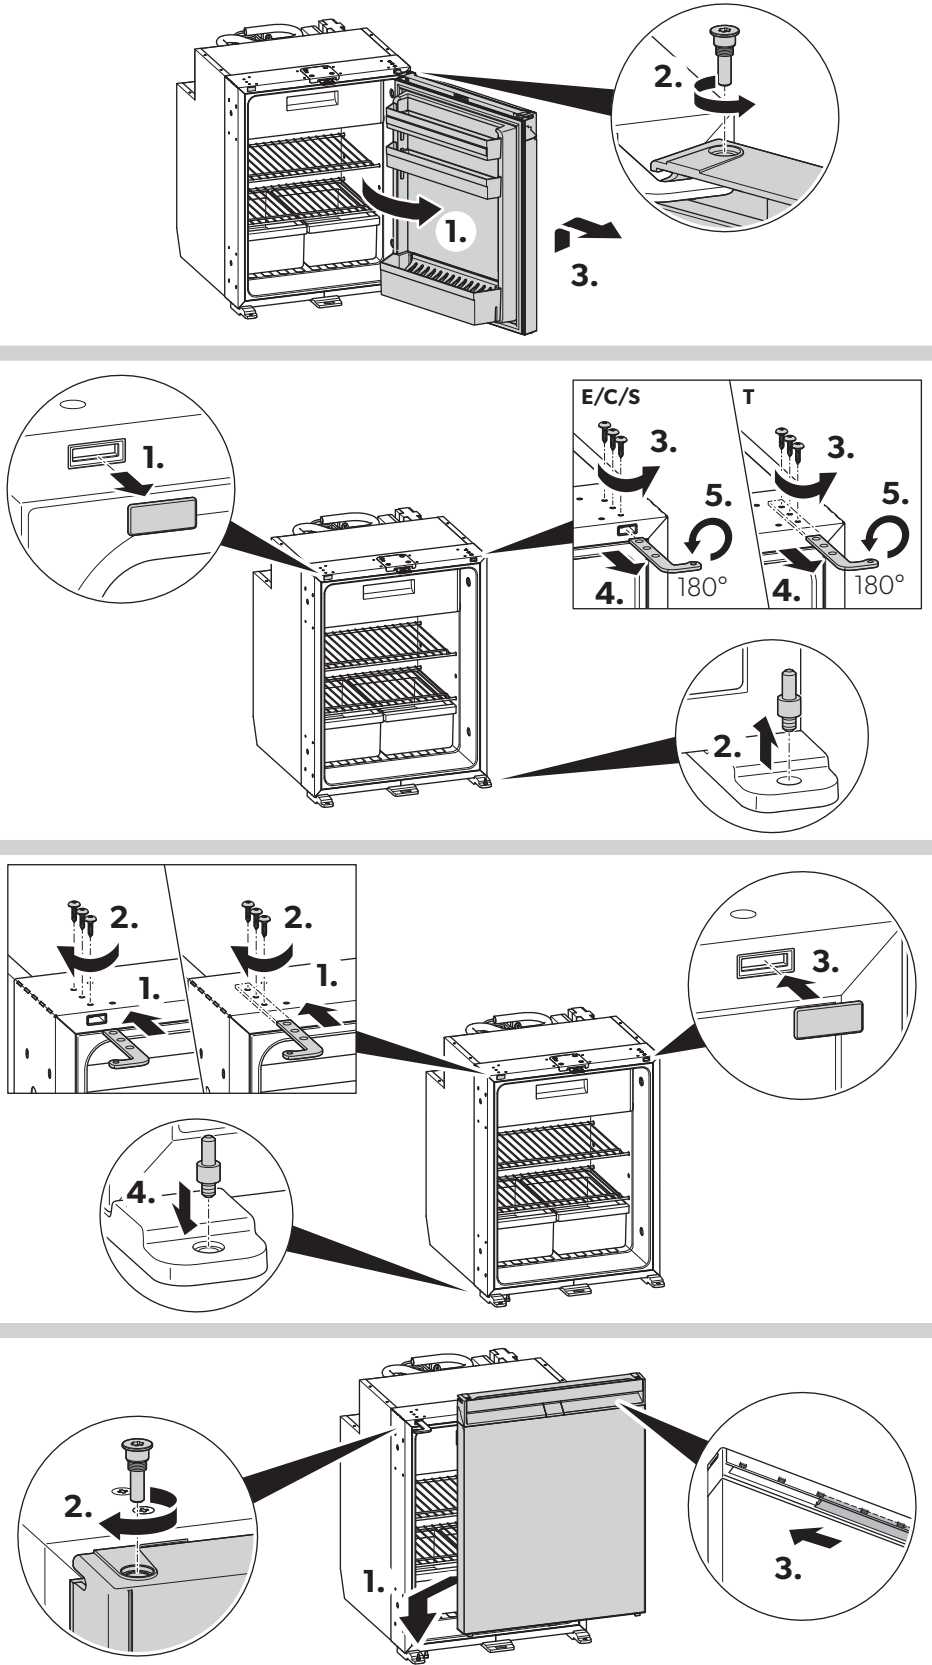

CONDENSATION DRAIN

DC

AC

America/Asia/Pacific

REVERSING DOOR

FRAME

FIXING

SLIDING HINGE