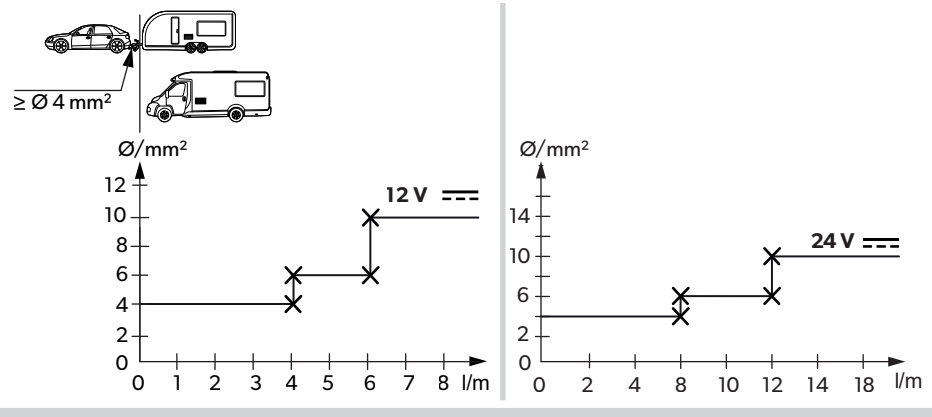

DC

AC

America/Asia/Pacific