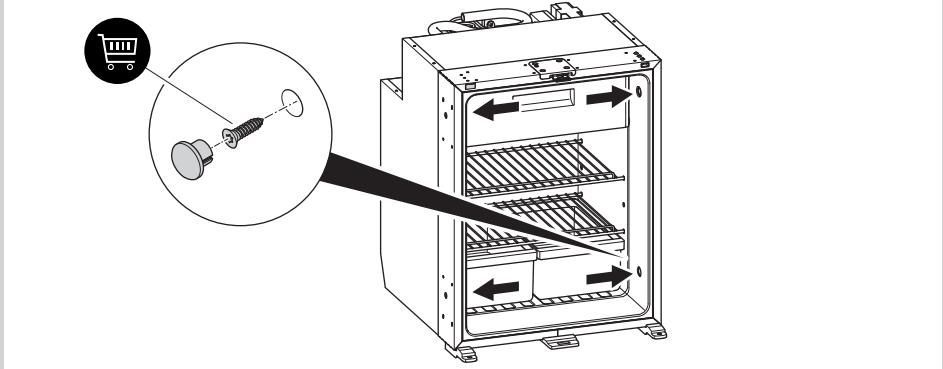

CONDENSATION DRAIN

DC

AC

America/Asia/Pacific

REVERSING DOOR

FRAME

FIXING

SLIDING HINGE